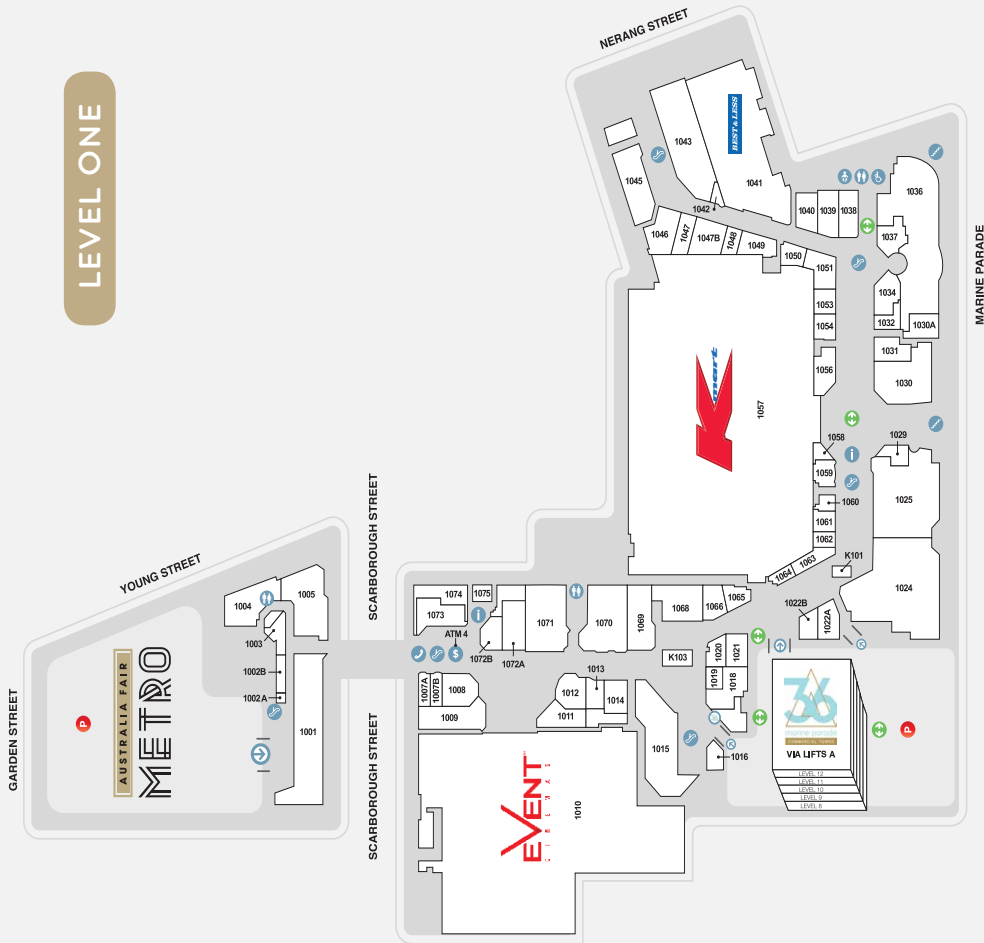

LEVEL ONE

BASEMENT

GROUND LEVEL

- Parking
- Disabled Toilets
- Lifts
- Stairs
- Toilets
- Customer Service Desk
- Escalators
- Parents Room
- Buses
- Taxi
- Entry
- ATM
- PS
- 36 Marine Parade Commercial Tower Foyer
- Paystations

42 MARINE PARADE, SOUTHPORT QLD 4215 | P (07) 555 666 0 | F (07) 555 666 88

WWW.AUSTRALIAFAIR.COM.AU

WWW.AUSTRALIAFAIRMETRO.COM.AU

Retail First.