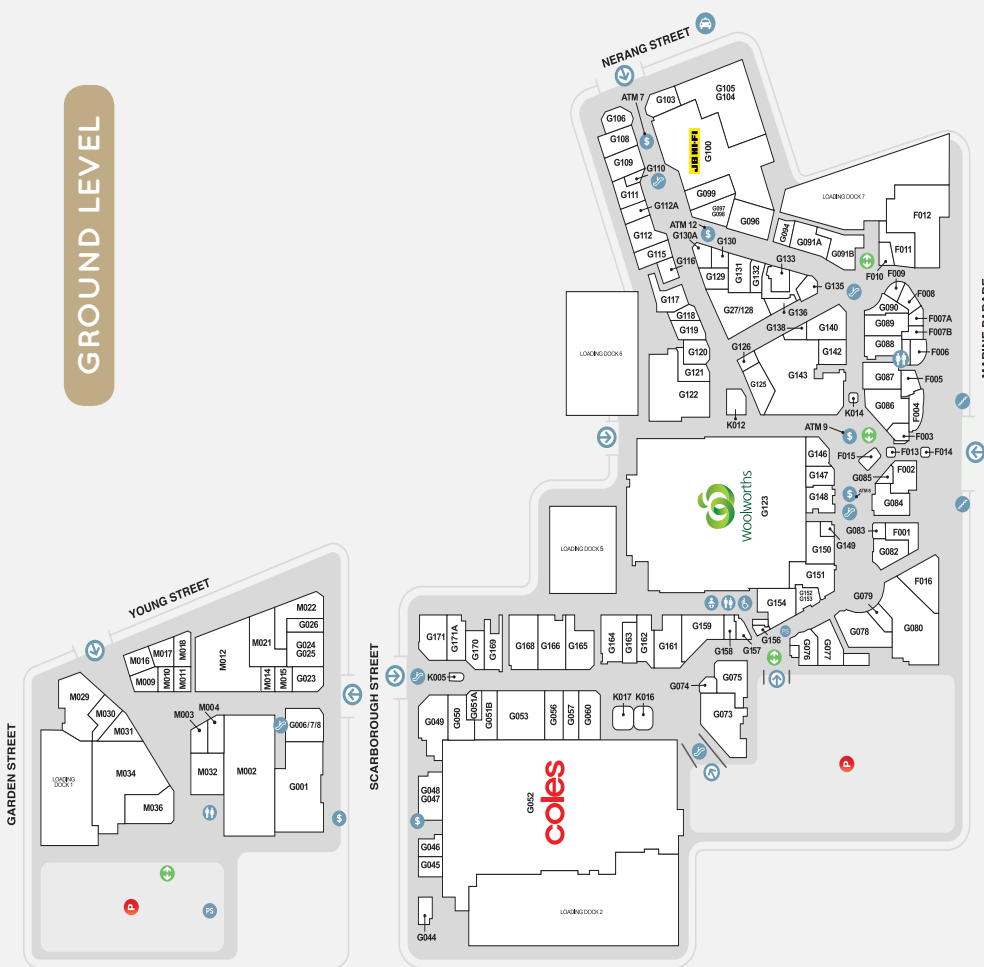

GROUND LEVEL

- Parking
- Disabled Toilets
- Lifts
- Stairs
- Toilets
- Customer Service Desk
- Escalators
- Parents Room
- Buses
- Taxi
- Entry
- ATM
- PS
- 36 Marine Parade Commercial Tower Foyer
- Paystations

42 MARINE PARADE, SOUTHPORT QLD 4215 | P (07) 555 666 0 | F (07) 555 666 88

WWW.AUSTRALIAFAIR.COM.AU

WWW.AUSTRALIAFAIRMETRO.COM.AU

Retail First.