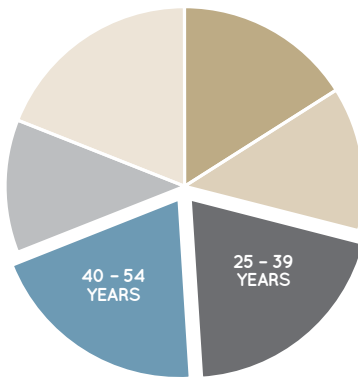

# AUSTRALIA FAIR

## AGE PROFILE

0 - 14 YEARS	16%
15 - 24 YEARS	13%
25 - 39 YEARS	20%
40 - 54 YEARS	20%
55 - 64 YEARS	12%
65+ YEARS	19%