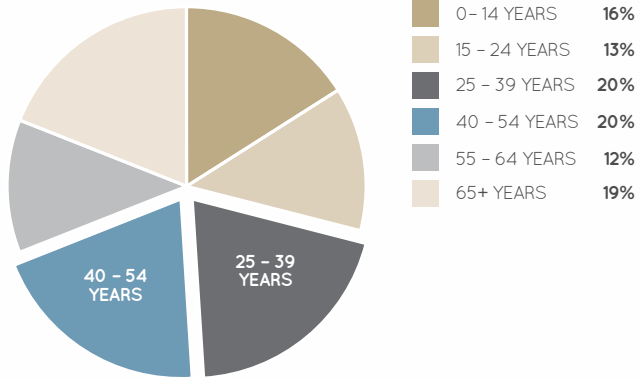

AGE PROFILE

Australia Fair is the shopping hub of the Gold Coast CBD, providing an appealing mix of retail, leisure and entertainment.

With the evolution of the official Southport CBD and an associated boost in local economic indicators, Australia Fair is capitalising on its central location to leverage incredible retail opportunities for those who share the vision in establishing themselves in a progressive, urban city centre.

KEY FEATURES

215

NUMBER OF RETAILERS*

239m

TOTAL ANNUAL SALES (\$)*

54,200

GROSS LEASABLE AREA (M2)*

2111