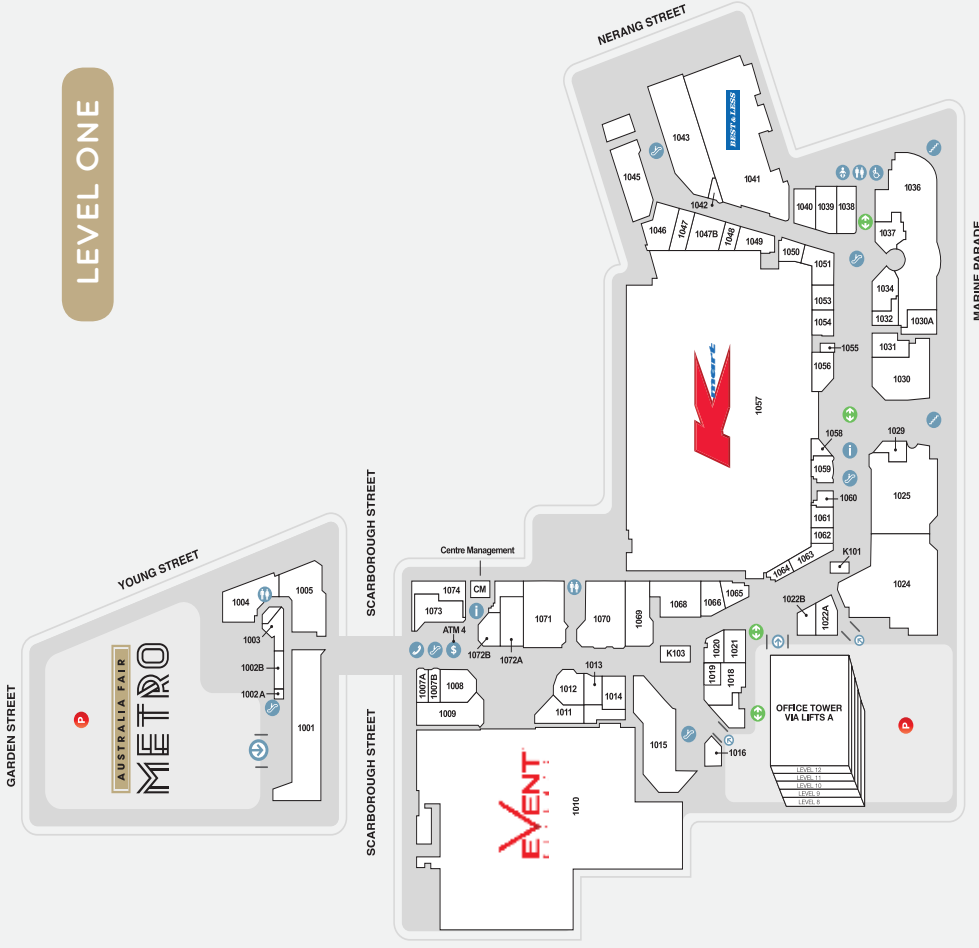

CAR PARKS*

12.9m

ANNUAL CUSTOMER VISITS*

MAJORS

- COLES
- WOOLWORTHS
- KMART
- EVENT CINEMAS

DEMOGRAPHICS

CBD WORKERS, STUDENTS, YOUNG FAMILIES, SENIORS, ASIAN MARKET, TOURISTS

MARKET

341,000

TRADE AREA POPULATION*

LEVEL ONE

BASEMENT

GROUND LEVEL

- Parking
- Lifts
- Toilets
- Escalators
- Disabled Toilets
- Stairs
- Customer Service Desk
- Paystations
- Parents Room
- Buses
- Entry
- ATM
- Taxi