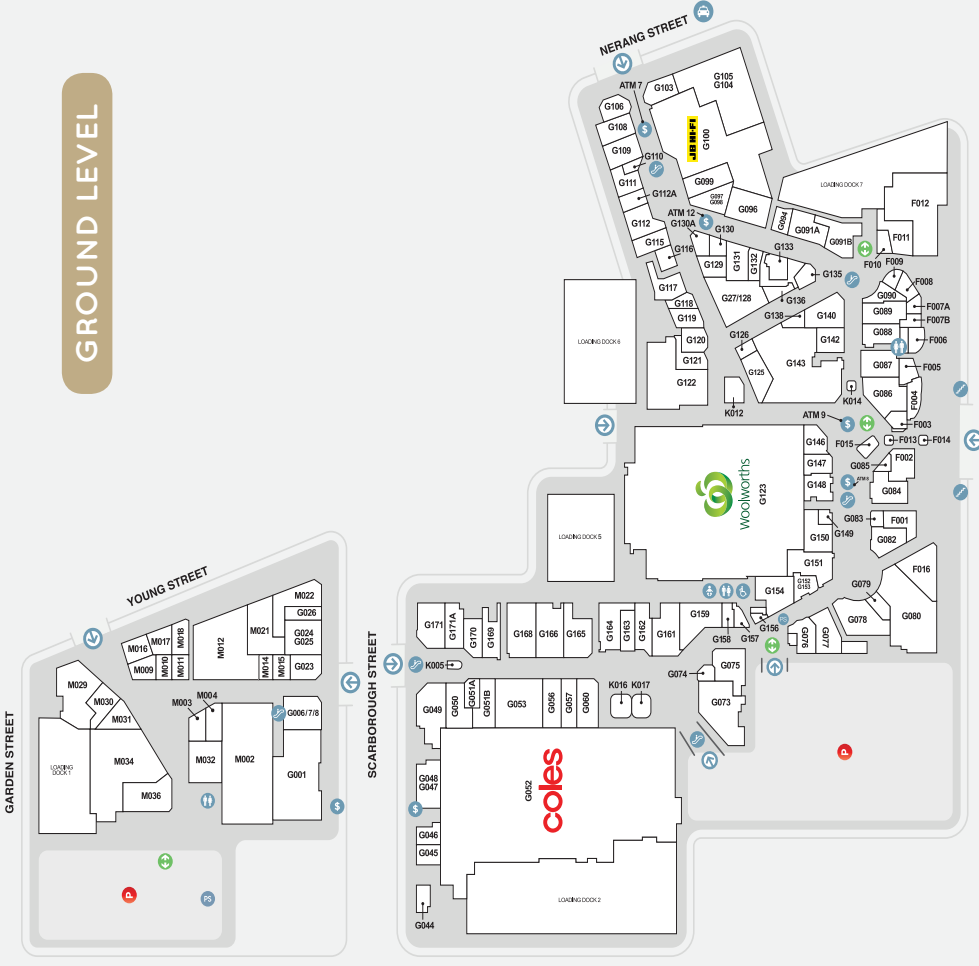

341,000

TRADE AREA POPULATION*

LEVEL ONE

BASEMENT

GROUND LEVEL

- Parking
- Lifts
- Toilets
- Escalators
- Disabled Toilets
- Stairs
- Customer Service Desk
- Paystations
- Parents Room
- Buses
- Entry
- ATM
- Taxi