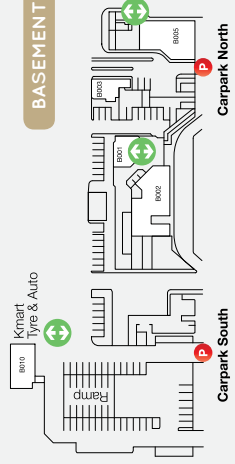

341,000

TRADE AREA POPULATION*

LEVEL ONE

BASEMENT

GROUND LEVEL

- Parking
- Lifts
- Toilets
- Escalators
- Disabled Toilets
- Stairs
- Customer Service Desk
- Paystations
- Parents Room
- Buses
- Entry
- ATM
- Taxi