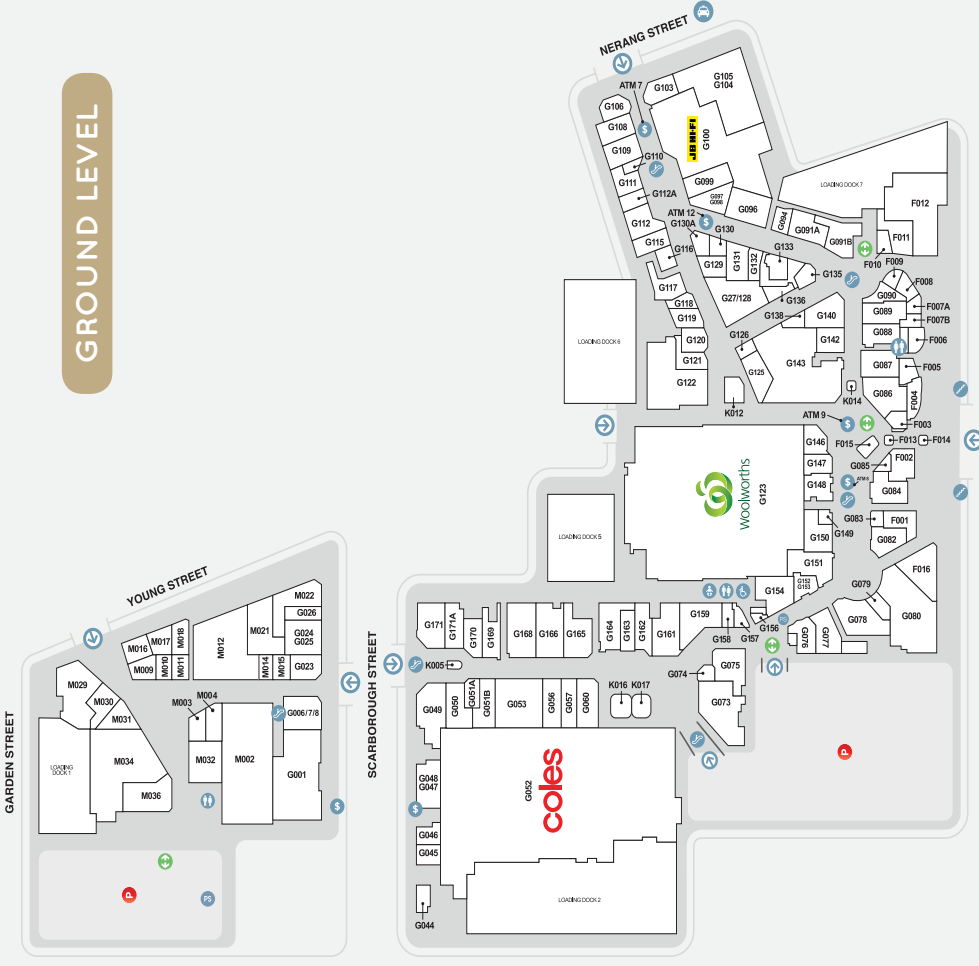

GROUND LEVEL

- Parking
- Lifts
- Toilets
- Escalators
- Disabled Toilets
- Stairs
- Customer Service Desk
- Paystations
- Parents Room
- Buses
- Entry
- ATM
- Taxi

42 MARINE PARADE, SOUTHPORT QLD 4215 | P (07) 555 666 0 | F (07) 555 666 88
WWW.AUSTRALIAFAIR.COM.AU
WWW.AUSTRALIAFAIRMETRO.COM.AU