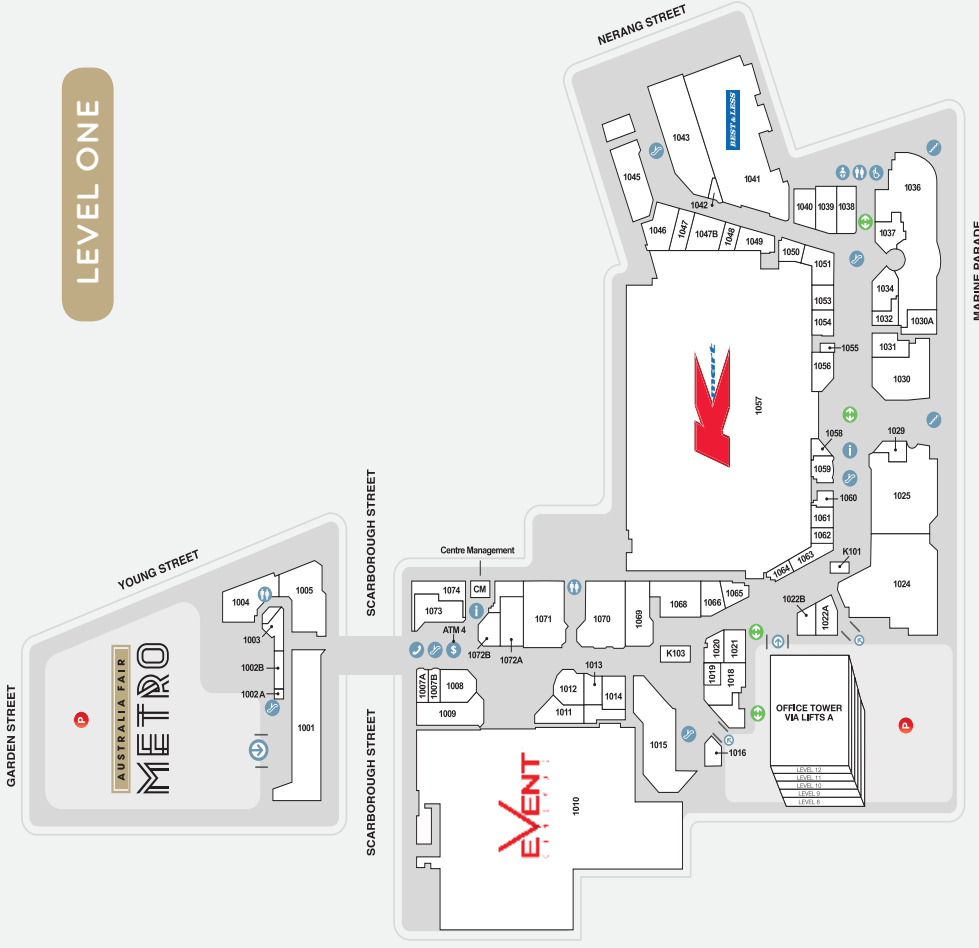

CAR PARKS*

12.9m

ANNUAL CUSTOMER VISITS*

MAJORS

- COLES
- WOOLWORTHS
- KMART
- EVENT CINEMAS

DEMOGRAPHICS

CBD WORKERS, STUDENTS, YOUNG FAMILIES, SENIORS, ASIAN MARKET, TOURISTS

MARKET

341,000

TRADE AREA POPULATION*

LEVEL ONE

GROUND LEVEL

- Parking
- Lifts
- Toilets
- Escalators
- Disabled Toilets
- Stairs
- Customer Service Desk
- Paystations
- Parents Room
- Buses
- Entry
- ATM
- Taxi