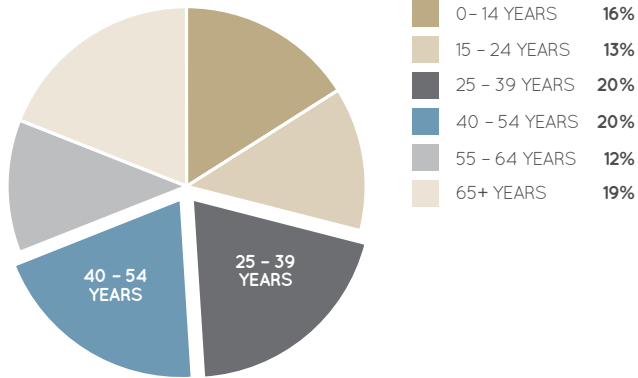

AGE PROFILE

Australia Fair is the shopping hub of the Gold Coast CBD, providing an appealing mix of retail, leisure and entertainment.

With the evolution of the official Southport CBD and an associated boost in local economic indicators, Australia Fair is capitalising on its central location to leverage incredible retail opportunities for those who share the vision in establishing themselves in a progressive, urban city centre.