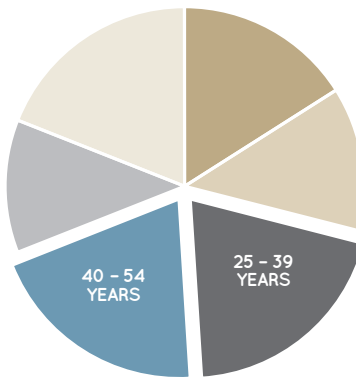

# AUSTRALIA FAIR

## AGE PROFILE

0 - 14 YEARS	16%
15 - 24 YEARS	13%
25 - 39 YEARS	20%
40 - 54 YEARS	20%
55 - 64 YEARS	12%
65+ YEARS	19%