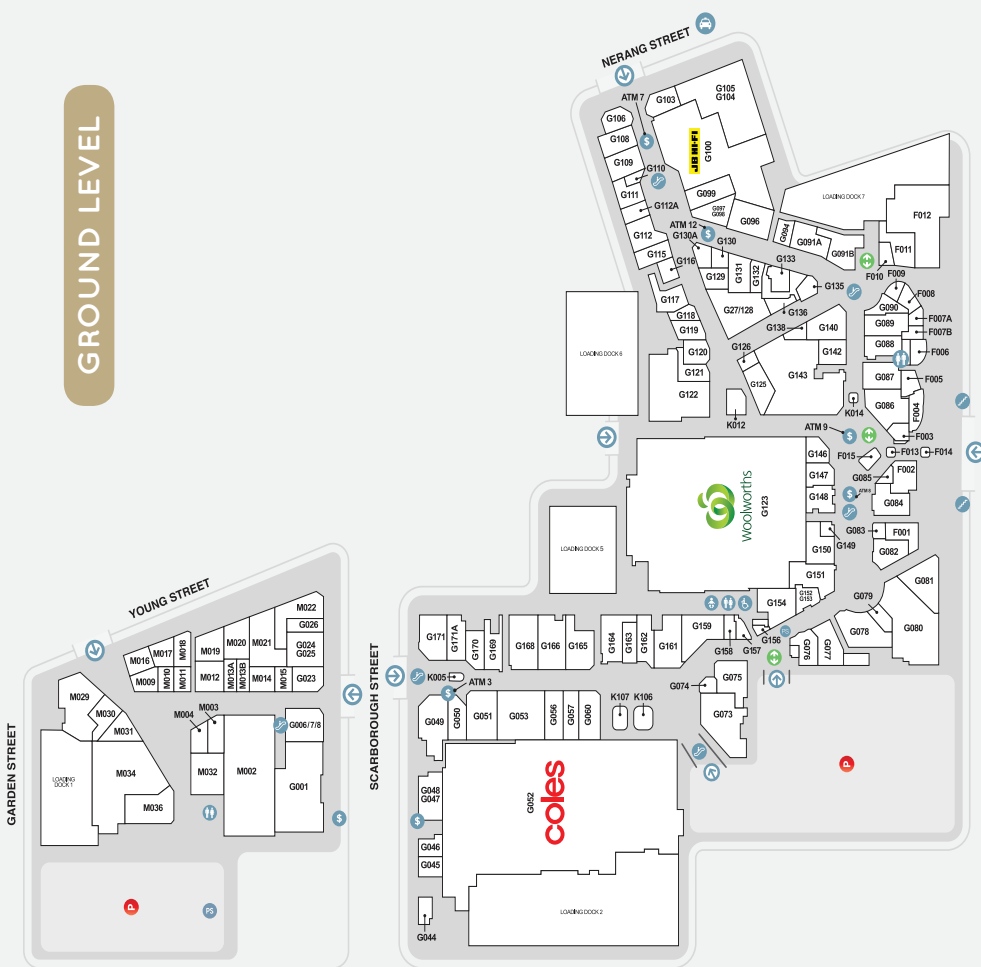

GROUND LEVEL

- Parking
- Lifts
- Toilets
- Escalators
- Disabled Toilets
- Stairs
- Customer Service Desk
- Paystations
- Parents Room
- Buses
- Entry
- ATM
- Taxi

42 MARINE PARADE, SOUTHPORT QLD 4215 | P (07) 555 666 0 | F (07) 555 666 88
WWW.AUSTRALIAFAIR.COM.AU
WWW.AUSTRALIAFAIRMETRO.COM.AU