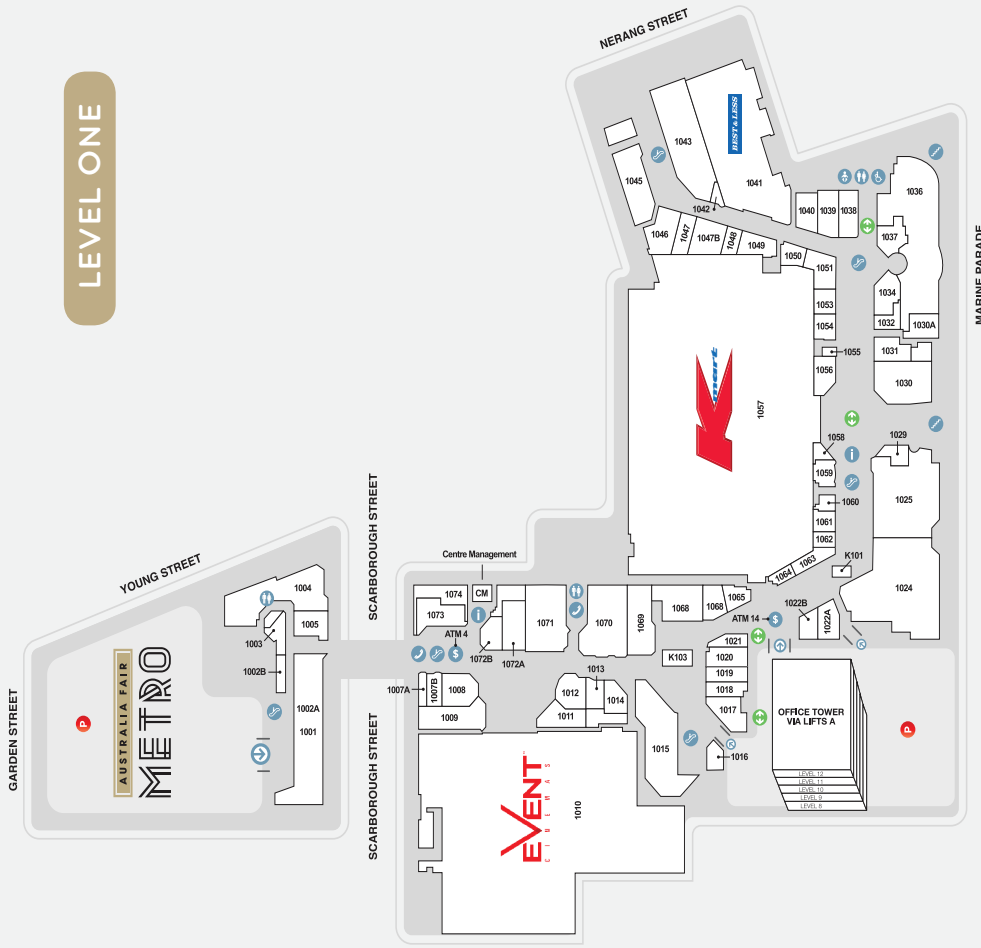

LEVEL ONE

BASEMENT

GROUND LEVEL

- Parking
- Lifts
- Toilets
- Escalators
- Disabled Toilets
- Stairs
- Customer Service Desk
- Paystations
- Parents Room
- Buses
- Entry
- ATM
- Taxi

42 MARINE PARADE, SOUTHPORT QLD 4215 | P (07) 555 666 0 | F (07) 555 666 88
WWW.AUSTRALIAFAIR.COM.AU
WWW.AUSTRALIAFAIRMETRO.COM.AU