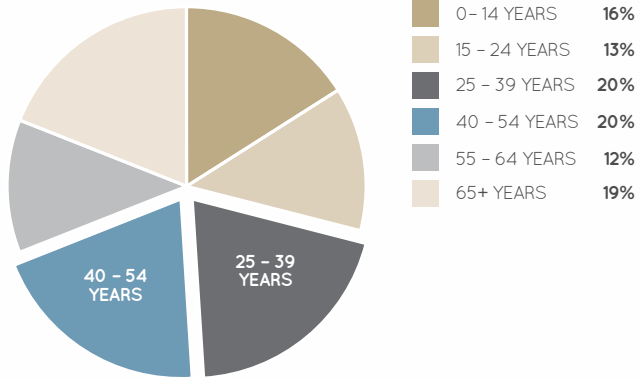

## AGE PROFILE

**Australia Fair** is the shopping hub of the Gold Coast CBD, providing an appealing mix of retail, leisure and entertainment.

With the evolution of the official Southport CBD and an associated boost in local economic indicators, Australia Fair is capitalising on its central location to leverage incredible retail opportunities for those who share the vision in establishing themselves in a progressive, urban city centre.