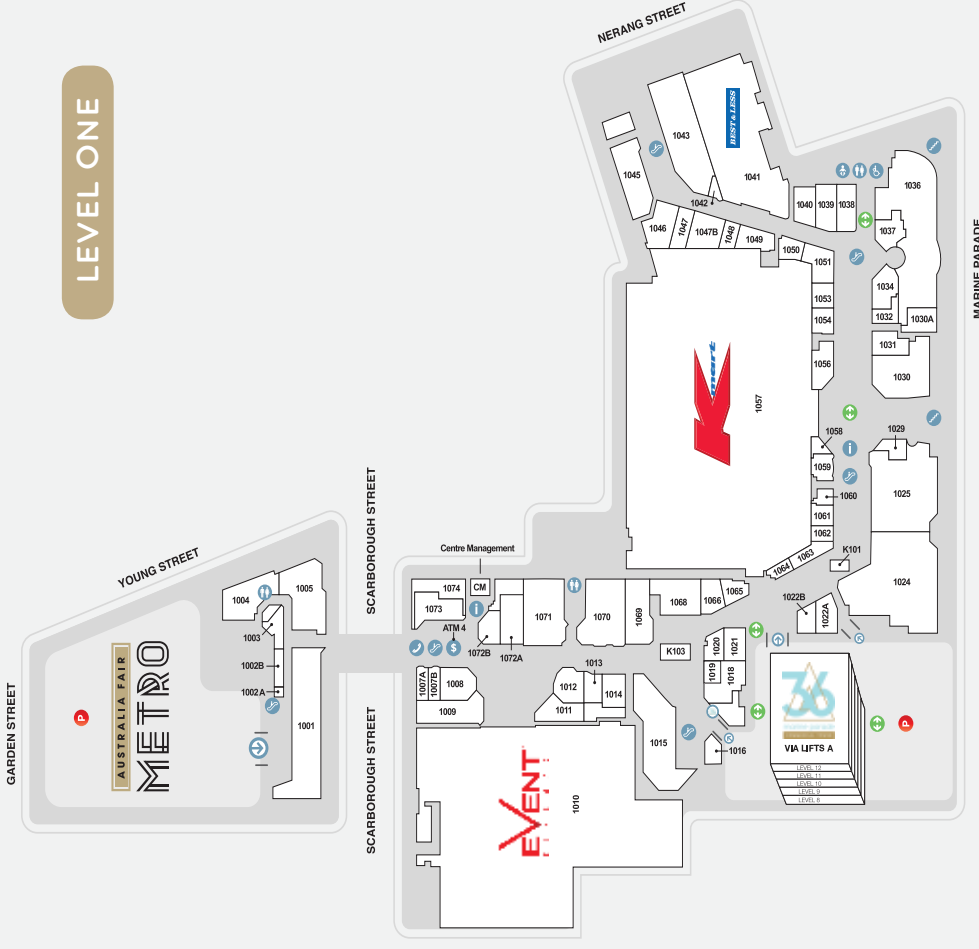

## DEMOGRAPHICS

CBD WORKERS, STUDENTS, YOUNG FAMILIES, SENIORS, ASIAN MARKET, TOURISTS

MARKET

341,000

TRADE AREA POPULATION\*

# LEVEL ONE