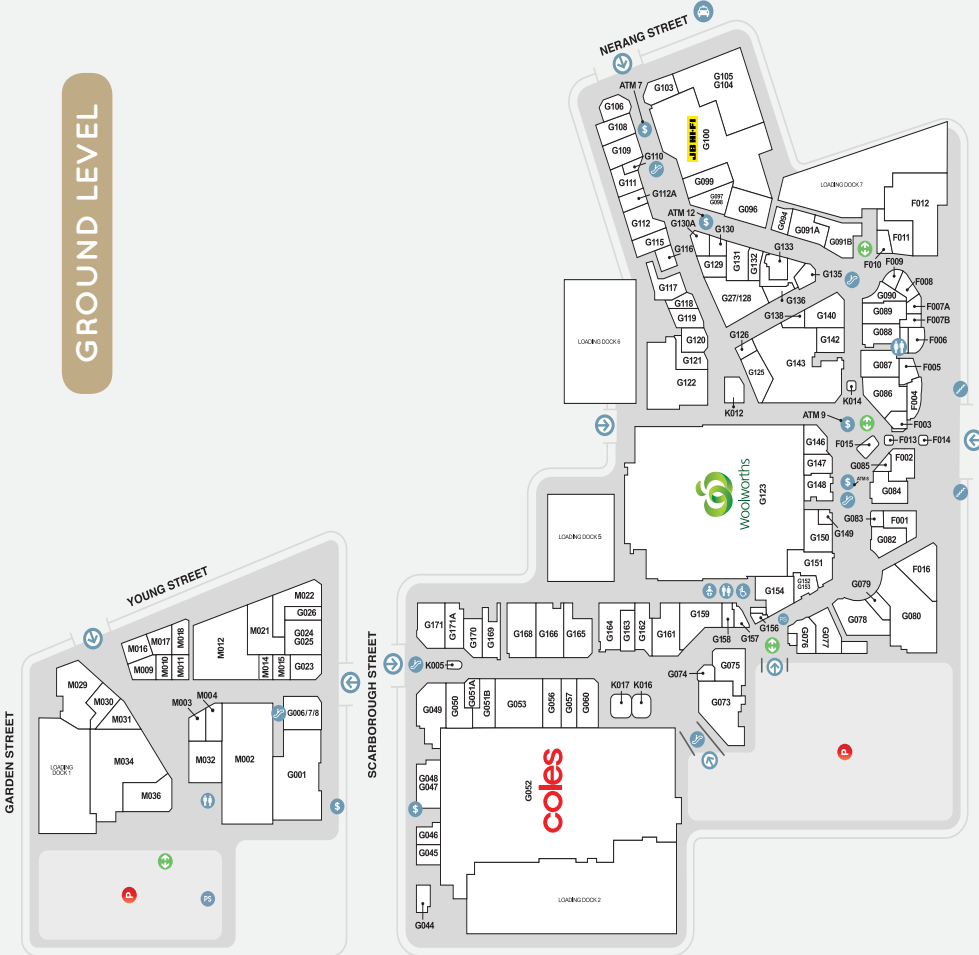

GROUND LEVEL

- Parking
- Disabled Toilets
- Lifts
- Stairs
- Toilets
- Customer Service Desk
- Escalators
- Parents Room
- Buses
- Taxi
- Entry
- ATM
- Paystations
- 36 Marine Parade Commercial Tower Foyer