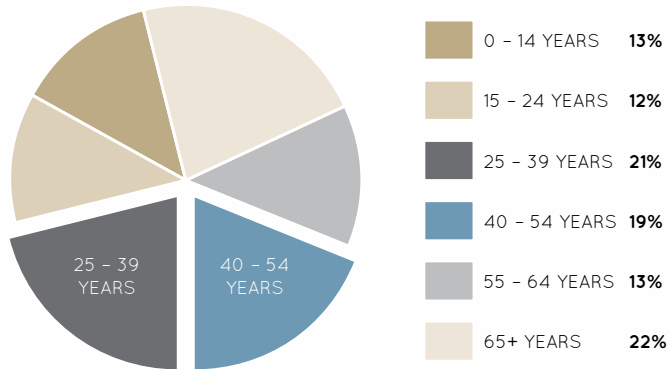

## AGE PROFILE

**Australia Fair** is the shopping hub of the Gold Coast CBD, providing an appealing mix of retail, leisure and entertainment.

With the evolution of the official Southport CBD and an associated boost in local economic indicators, Australia Fair is capitalising on its central location to leverage incredible retail opportunities for those who share the vision in establishing themselves in a progressive, urban city centre.

## KEY FEATURES

221

NUMBER OF RETAILERS\*

265.5m

TOTAL ANNUAL SALES (\$)\*

54,857

GROSS LEASABLE AREA (M2)\*

2,111