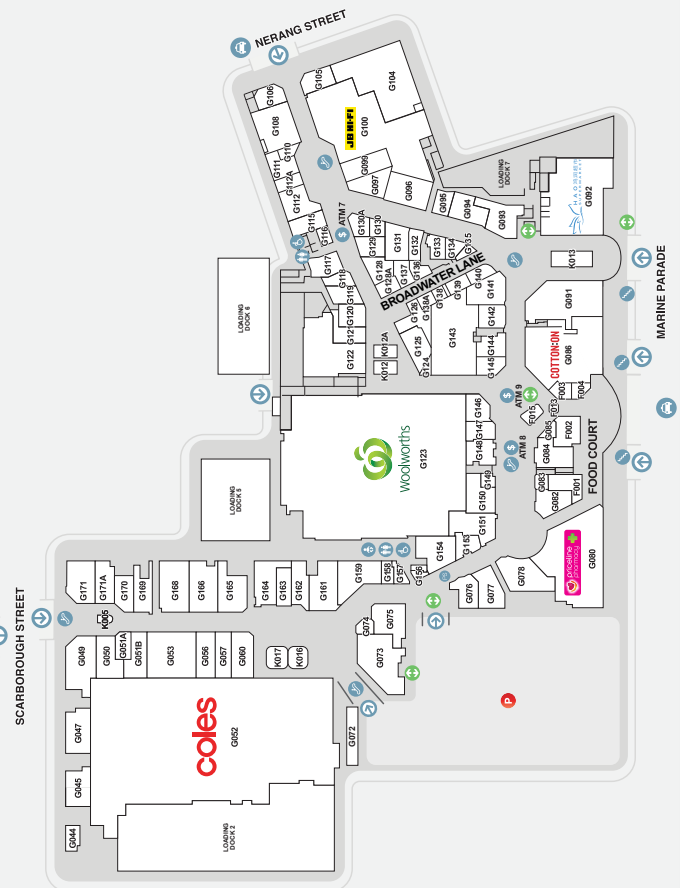

- Parking
- Toilets
- Lifts
- Entry
- Stairs
- Escalators
- Paustation
- Customer Service
- Disabled Toilets
- Parents Room
- Adult Change Room
- Taxi
- ATM
- EV Charging
- 36 Marine Pde