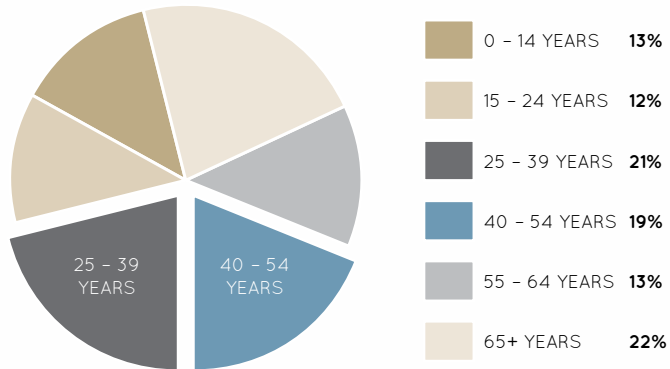

## AGE PROFILE

**Australia Fair** is the shopping hub of the Gold Coast CBD, providing an appealing mix of retail, leisure and entertainment.

With the evolution of the official Southport CBD and an associated boost in local economic indicators, Australia Fair is capitalising on its central location to leverage incredible retail opportunities for those who share the vision in establishing themselves in a progressive, urban city centre.

## KEY FEATURES

221

NUMBER OF RETAILERS\*

266.2m

TOTAL ANNUAL SALES (\$)\*

54,857

GROSS LEASABLE AREA (M2)\*

2,111