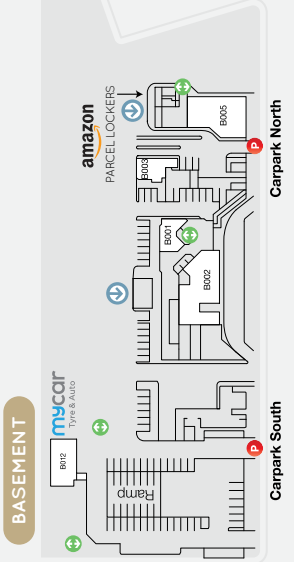

## DEMOGRAPHICS

CBD WORKERS, STUDENTS, YOUNG FAMILIES, SENIORS, ASIAN MARKET, TOURISTS

MARKET

171,191

MAIN TRADE AREA POPULATION

LEVEL ONE

LEVEL FOUR

BASEMENT

GROUND LEVEL

- Parking
- Lifts
- Entry
- Stairs
- Escalators
- Paustation
- Toilets
- Disabled Toilets
- Parents Room
- Adult Change Room
- Taxi
- ATM
- Customer Service
- EV Charging
- 36 Marine Pde

Retail First.