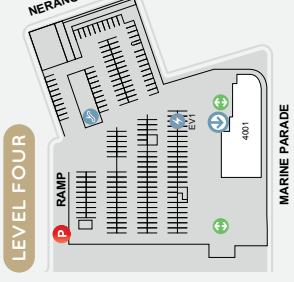

## DEMOGRAPHICS

CBD WORKERS, STUDENTS, YOUNG FAMILIES, SENIORS, ASIAN MARKET, TOURISTS

MARKET

171,191

MAIN TRADE AREA POPULATION

LEVEL ONE

LEVEL FOUR

BASEMENT

GROUND LEVEL

- Parking
- Lifts
- Entry
- Stairs
- Escalators
- Paustation
- Toilets
- Disabled Toilets
- Parents Room
- Adult Change Room
- Taxi
- ATM
- Customer Service
- EV Charging
- 36 Marine Pde

Retail First.