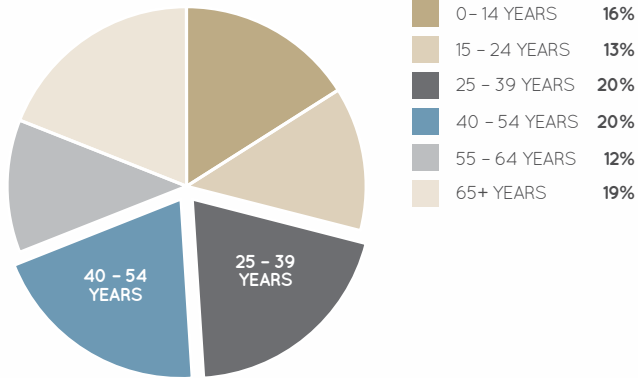

**Australia Fair** is the shopping hub of the Gold Coast CBD, providing an appealing mix of retail, leisure and entertainment. With the evolution of the official Southport CBD and an associated boost in local economic indicators, Australia Fair is capitalising on its central location to leverage incredible retail opportunities for those who share the vision in establishing themselves in a progressive, urban city centre.

## AGE PROFILE