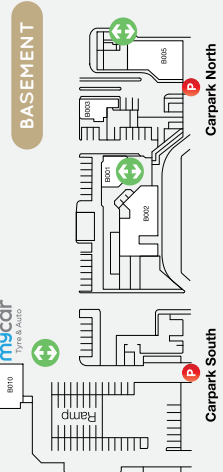

LEVEL ONE

42 MARINE PARADE, SOUTHPORT QLD 4215 | P (07) 555 666 00
WWW.AUSTRALIAFAIR.COM.AU
WWW.AUSTRALIAFAIRMETRO.COM.AU

Retail First.