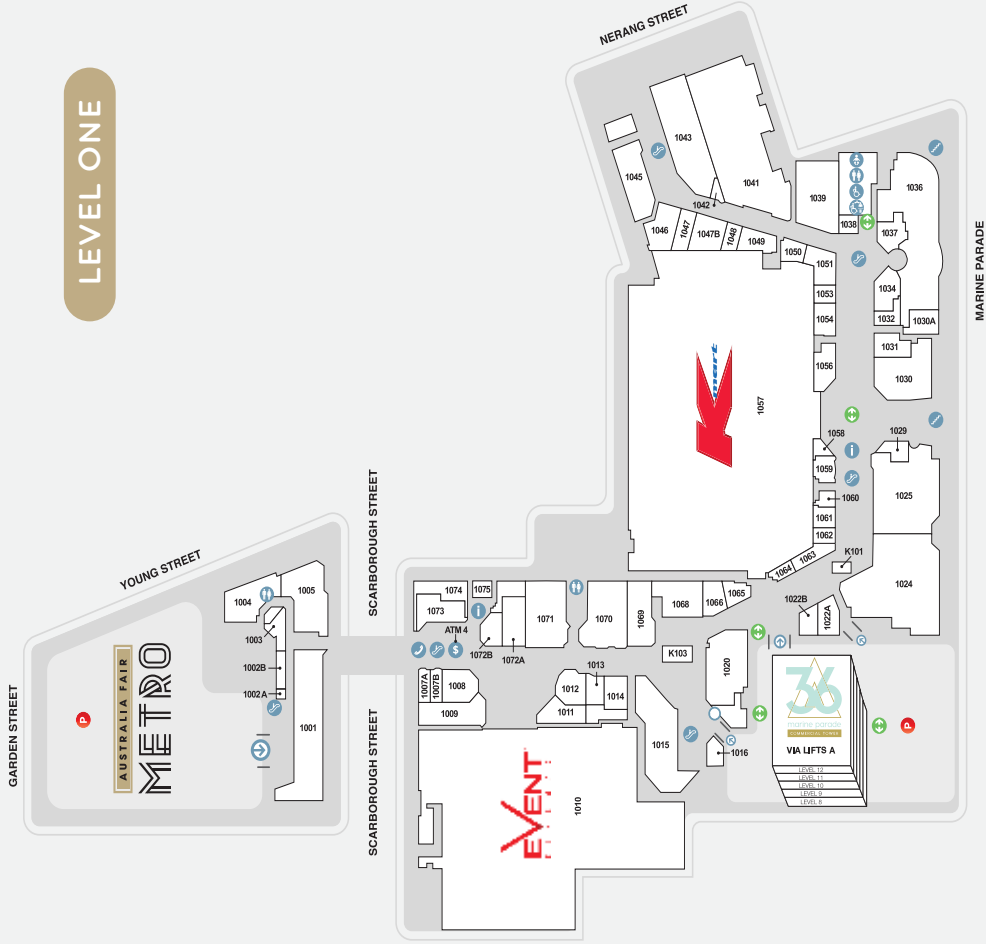

LEVEL ONE

42 MARINE PARADE, SOUTHPORT QLD 4215 | P (07) 555 666 00
WWW.AUSTRALIAFAIR.COM.AU
WWW.AUSTRALIAFAIRMETRO.COM.AU

Retail First.