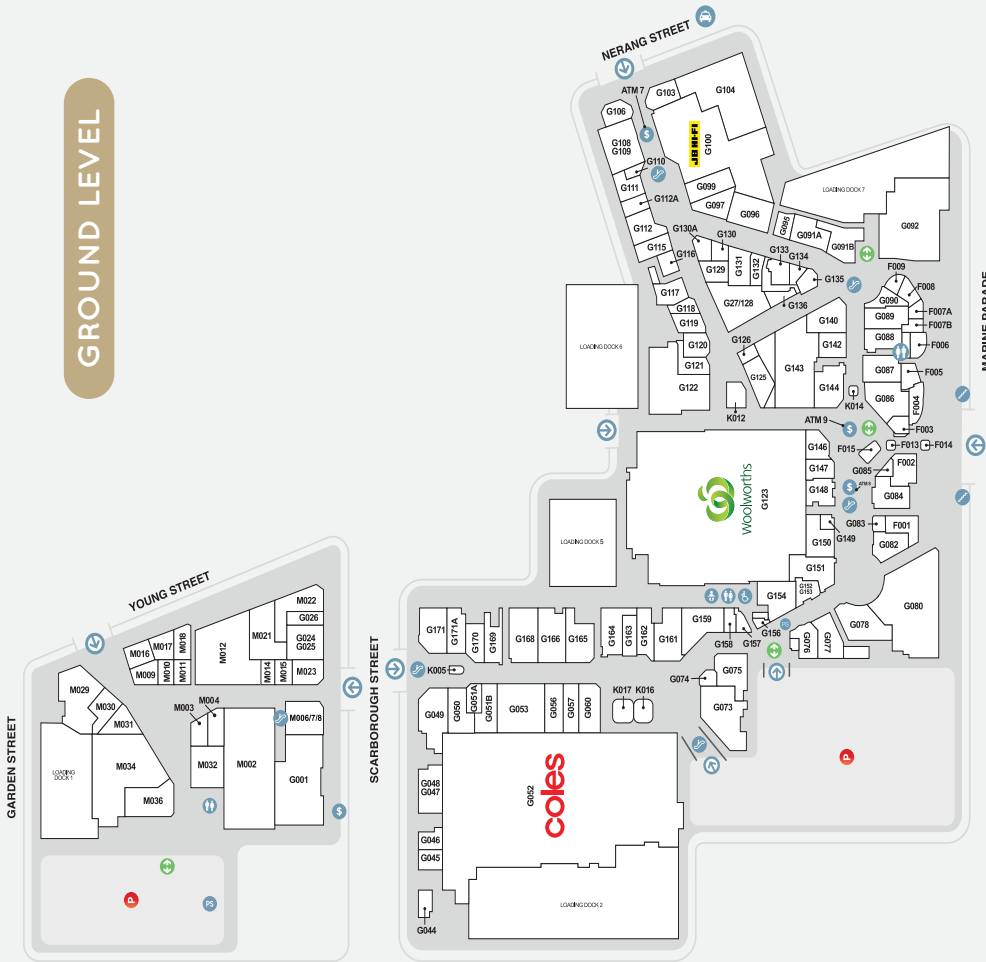

## DEMOGRAPHICS

CBD WORKERS, STUDENTS, YOUNG FAMILIES, SENIORS, ASIAN MARKET, TOURISTS

MARKET

155,900

MAIN TRADE AREA POPULATION

# GROUND LEVEL

- Parking
- Lifts
- Toilets
- Escalators
- Disabled Toilets
- Stairs
- Customer Service Desk
- Paystations
- Parents Room
- Buses
- Entry
- 36 Marine Parade Commercial Tower Foyer
- Taxicabs
- ATM