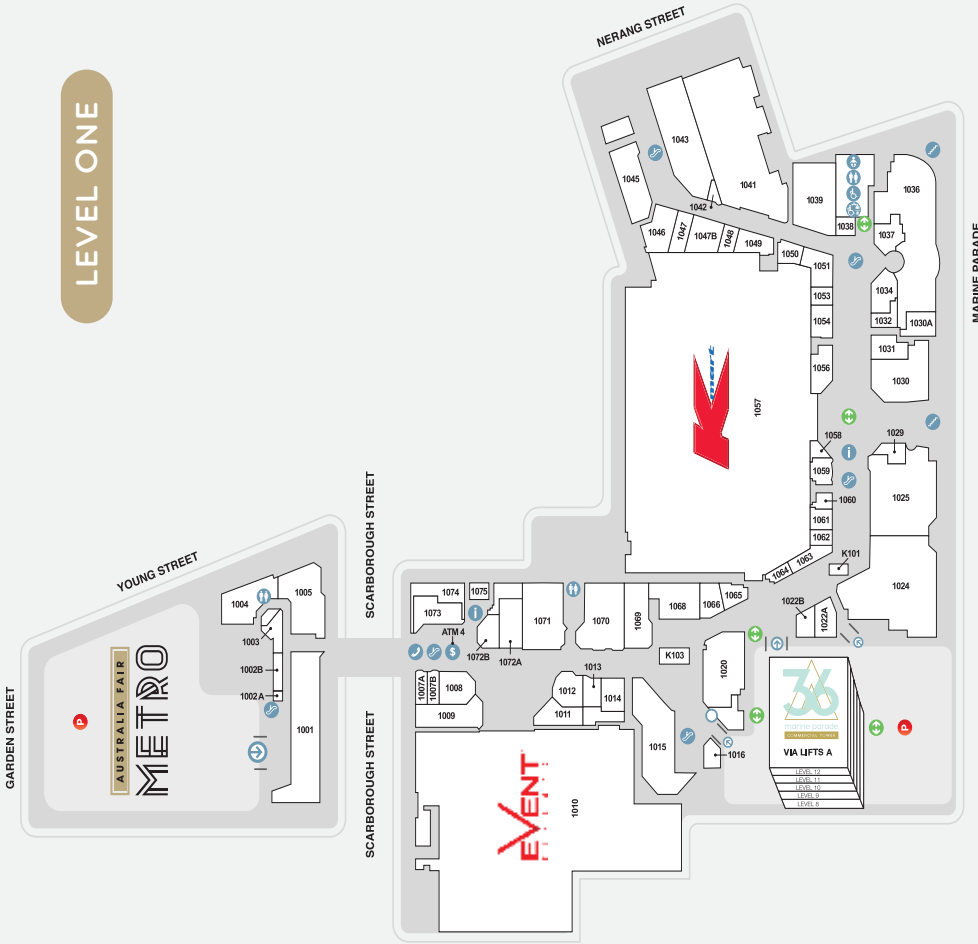

2,111

CAR PARKS*

10.7m

ANNUAL CUSTOMER VISITS*

MAJORS

- COLES
- WOOLWORTHS
- KMART
- EVENT CINEMAS

DEMOGRAPHICS

CBD WORKERS, STUDENTS, YOUNG FAMILIES, SENIORS, ASIAN MARKET, TOURISTS

MARKET

155,900

TOTAL MAIN TRADE AREA POPULATION*

LEVEL ONE

BASEMENT

GROUND LEVEL

- Parking
- Lifts
- Toilets
- Escalators
- Parents Room
- Buses
- Entry
- 36 Marine Parade Commercial Tower Foyer
- Disabled Toilets
- Stairs
- Customer Service Desk
- Paystations
- Taxi
- ATM