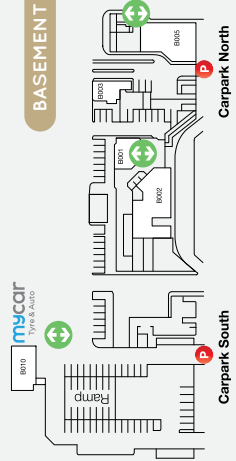

MARKET

155,900

TOTAL MAIN TRADE AREA POPULATION*

LEVEL ONE

BASEMENT

GROUND LEVEL

- Parking
- Lifts
- Toilets
- Escalators
- Parents Room
- Buses
- Entry
- 36 Marine Parade Commercial Tower Foyer
- Disabled Toilets
- Stairs
- Customer Service Desk
- Paystations
- Taxi
- ATM