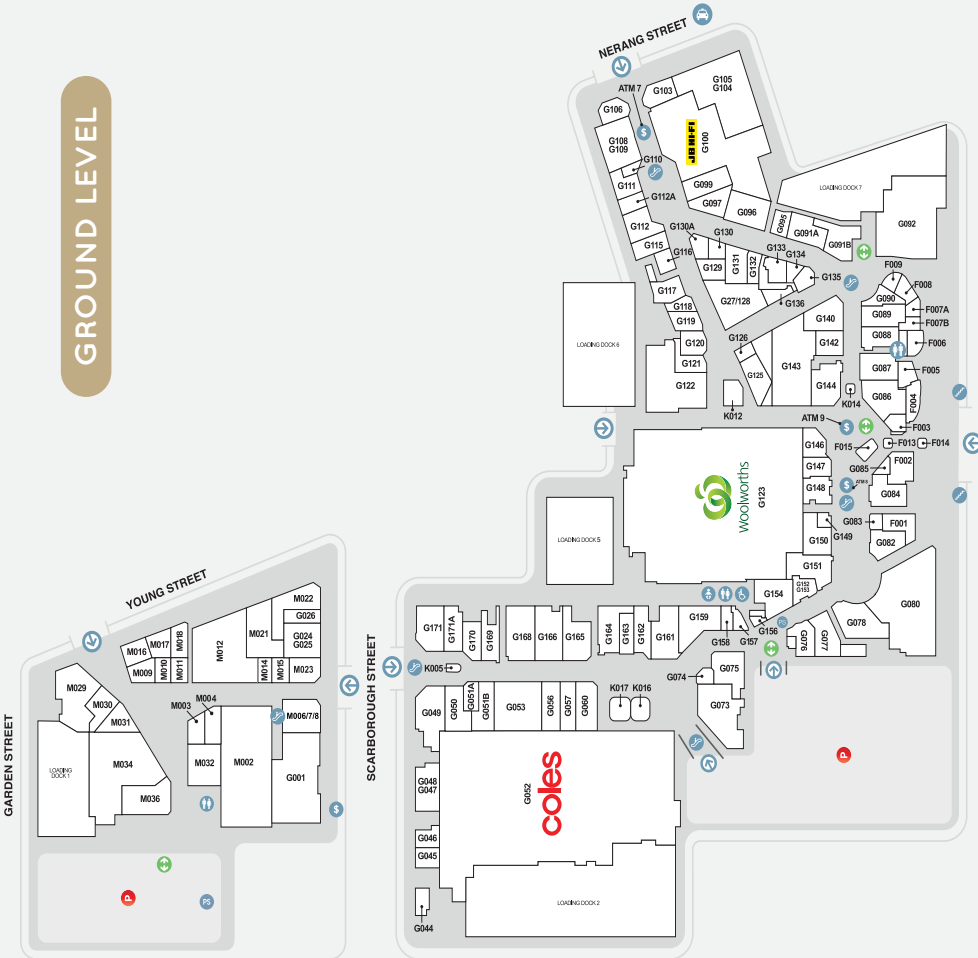

2,111

CAR PARKS*

10.7m

ANNUAL CUSTOMER VISITS*

MAJORS

- COLES
- WOOLWORTHS
- KMART
- EVENT CINEMAS

DEMOGRAPHICS

CBD WORKERS, STUDENTS, YOUNG FAMILIES, SENIORS, ASIAN MARKET, TOURISTS

MARKET

155,900

TOTAL MAIN TRADE AREA POPULATION*

LEVEL ONE

BASEMENT

GROUND LEVEL

- Parking
- Lifts
- Toilets
- Escalators
- Parents Room
- Buses
- Entry
- 36 Marine Parade Commercial Tower Foyer
- Disabled Toilets
- Stairs
- Customer Service Desk
- Paystations
- Taxi
- ATM