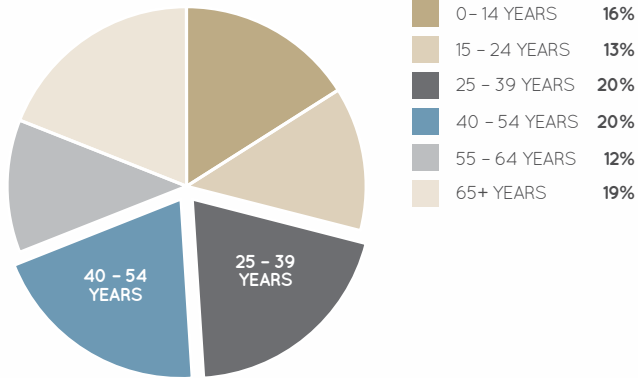

Australia Fair is the shopping hub of the Gold Coast CBD, providing an appealing mix of retail, leisure and entertainment. With the evolution of the official Southport CBD and an associated boost in local economic indicators, Australia Fair is capitalising on its central location to leverage incredible retail opportunities for those who share the vision in establishing themselves in a progressive, urban city centre.

AGE PROFILE

KEY FEATURES

235

NUMBER OF RETAILERS*

229.3

TOTAL ANNUAL SALES (\$)*

54,200

GROSS LEASABLE AREA (M2)*