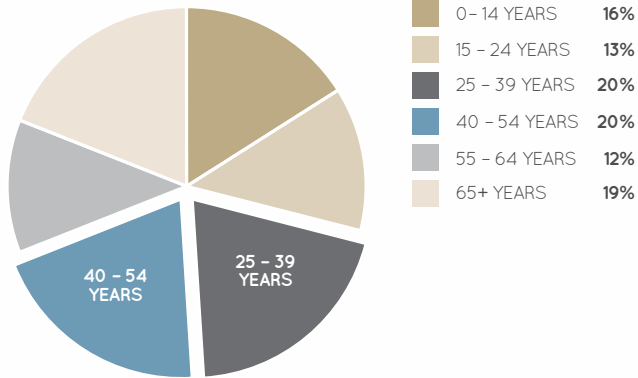

Australia Fair is the shopping hub of the Gold Coast CBD, providing an appealing mix of retail, leisure and entertainment. With the evolution of the official Southport CBD and an associated boost in local economic indicators, Australia Fair is capitalising on its central location to leverage incredible retail opportunities for those who share the vision in establishing themselves in a progressive, urban city centre.

AGE PROFILE

KEY FEATURES

235

NUMBER OF RETAILERS*

229m

TOTAL ANNUAL SALES (\$)*

54,200

GROSS LEASABLE AREA (M2)*