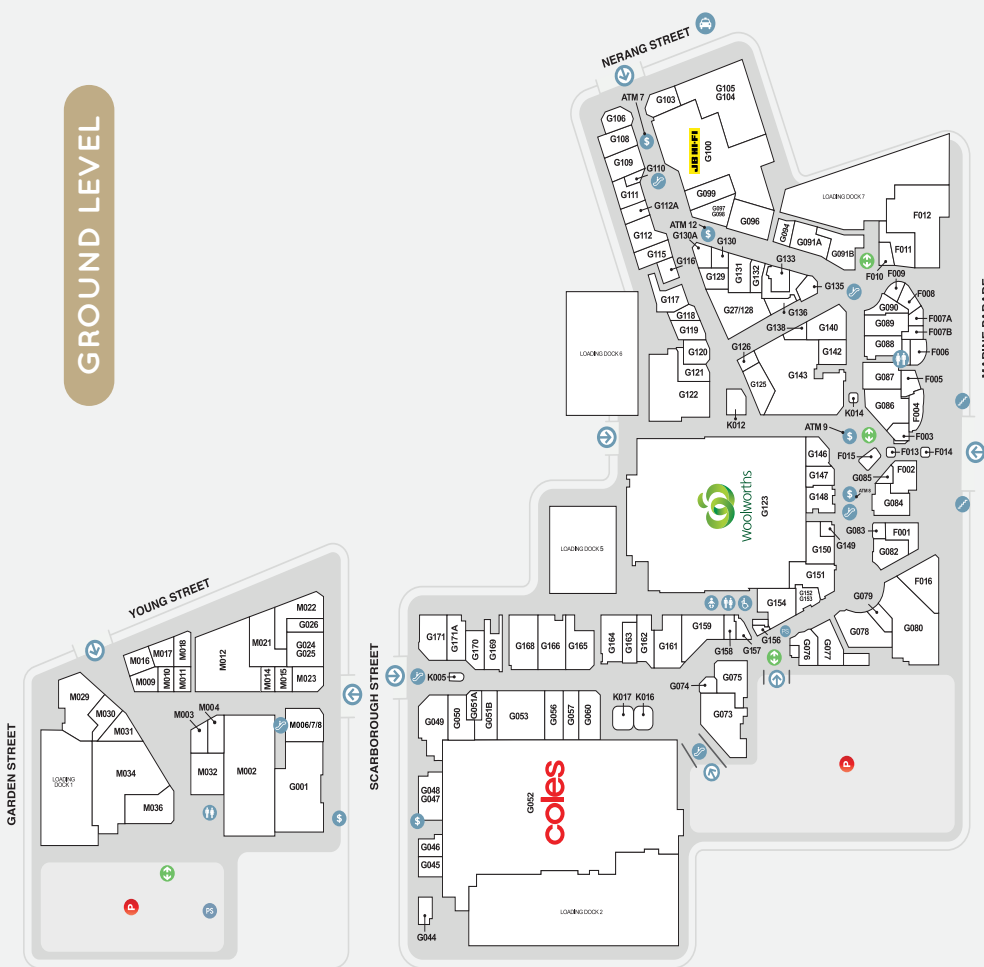

MARKET

155,900

TOTAL MAIN TRADE AREA POPULATION*

LEVEL ONE

BASEMENT

GROUND LEVEL

- Parking
- Lifts
- Toilets
- Escalators
- Disabled Toilets
- Stairs
- Customer Service Desk
- Paystations
- Parents Room
- Buses
- Taxi
- Entry
- ATM
- 36 Marine Parade Commercial Tower Foyer