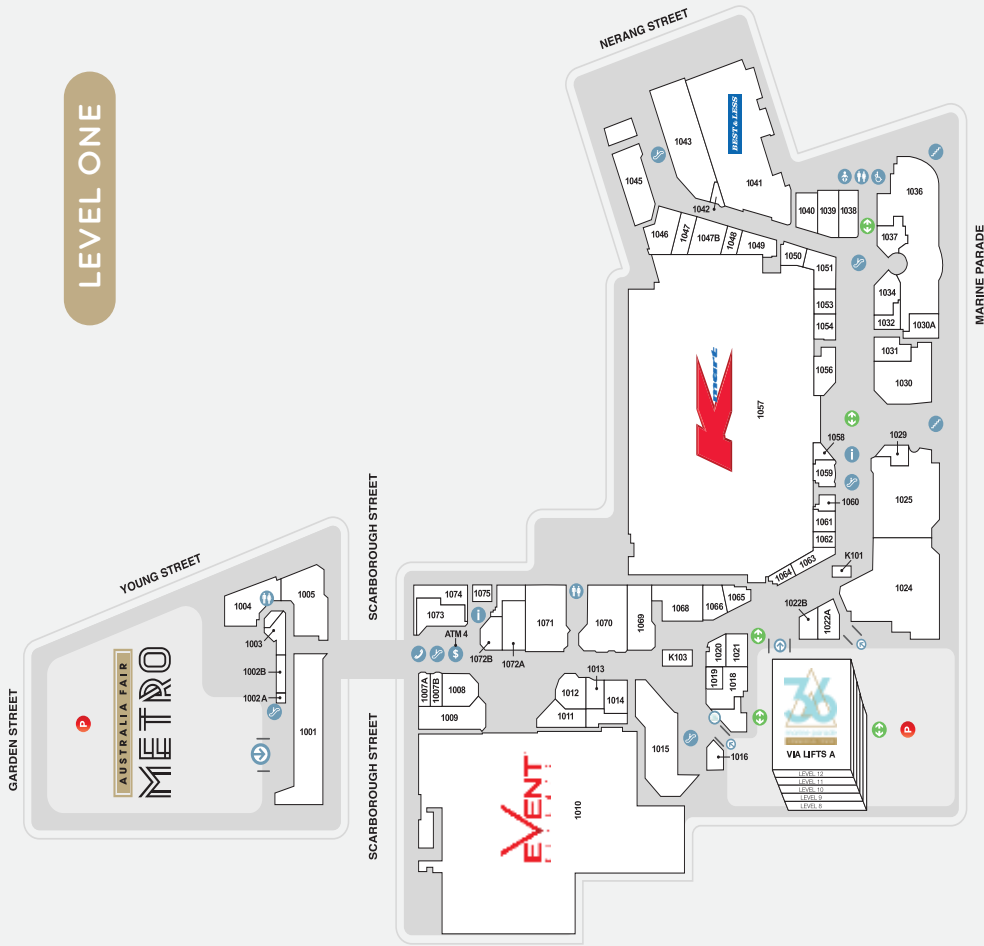

2,111

CAR PARKS*

10.8m

ANNUAL CUSTOMER VISITS*

MAJORS

- COLES
- WOOLWORTHS
- KMART
- EVENT CINEMAS

DEMOGRAPHICS

CBD WORKERS, STUDENTS, YOUNG FAMILIES, SENIORS, ASIAN MARKET, TOURISTS

MARKET

155,900

TOTAL MAIN TRADE AREA POPULATION*

LEVEL ONE

BASEMENT

GROUND LEVEL

- Parking
- Lifts
- Toilets
- Escalators
- Disabled Toilets
- Stairs
- Customer Service Desk
- Paystations
- Parents Room
- Buses
- Taxi
- Entry
- ATM
- 36 Marine Parade Commercial Tower Foyer