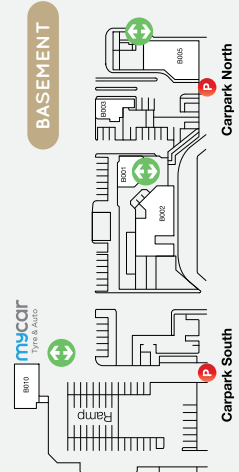

MARKET

155,900

TOTAL MAIN TRADE AREA POPULATION*

LEVEL ONE

BASEMENT

GROUND LEVEL

- Parking
- Lifts
- Toilets
- Escalators
- Disabled Toilets
- Stairs
- Customer Service Desk
- Paystations
- Parents Room
- Buses
- Taxi
- Entry
- ATM
- 36 Marine Parade Commercial Tower Foyer