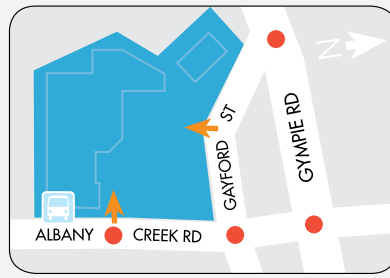

### MAJORS

- COLES
- KMART
- WOOLWORTHS
- ALDI

### DEMOGRAPHICS

HIGH INCOME AND MIDDLE CLASS FAMILIES, GROCERY AND CONVENIENCE SHOPPERS

MARKET

209,349

TRADE AREA POPULATION

- Toilets
- Telephone
- Post Office Boxes
- Disabled Toilet
- Taxi Rank
- ATM
- Parent's Room
- Bus Inter change
- CM Centre Mgmt

**STORE LOCATION**

**MAJORS**

ALDI	M3
Coles	M1
Kmart	M2
Woolworths	M4

**FASHION**

Crossroads	83
Kindred Boutique & Gifts	18
Millers	21
Noni B	11B
Suzanne Grae	14

**FOOD COURT AND CAFÉS**

Aspley Oriental Restaurant @ Beans Café	61
Buddy's Real Food	K2
Copper & Clove Café	K5
Donut King	K1
LA Crackles	59
Sushi Yui	57
Sunshine Kebabs	55

**GENERAL**

Artie's Music	35
Bob Jane T-Marts	T2/T3
Bridgeman News and Books	11A
EB Games	27
Envirobank	Carpark

**STORE LOCATION**

Flight Centre Cruise	85/86
Flight Centre	13
Green Trees Plant Nursery	94
Just In Mobile	K4
Mr Toys Toyworld	T1
Tobacco Station	66
Wattyl Paint Centre	T4