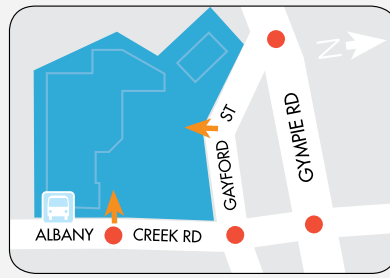

1,729

CAR PARKS 611 ARE UNDERCOVER

3.62M

ANNUAL CUSTOMER VISITS

MAJORS

- COLES
- KMART
- WOOLWORTHS
- ALDI

DEMOGRAPHICS

HIGH INCOME AND MIDDLE CLASS FAMILIES, GROCERY AND CONVENIENCE SHOPPERS

MARKET

209,349

TRADE AREA POPULATION

- Toilets
- Telephone
- Post Office Boxes
- Disabled Toilet
- Taxi Rank
- ATM
- Parent's Room
- Bus Inter change
- Centre Mgmt

STORE LOCATION

MAJORS

ALDI	M3
Coles	M1
Kmart	M2
Woolworths	M4

GENERAL

Arties Music	35
Bob Jane T-Marts	T2/T3
Bridgeman News and Books	11A
EB Games	27
Envirobank	Carpark

STORE LOCATION

Flight Centre Cruise	85/86
Flight Centre	13
Green Trees Plant Nursery	94
Just In Mobile	K4
Tobacco Station	66
Wattyl Paint Centre	T4

STORE LOCATION

Heavenly Zen	8
RHT Herbal Centre	41

HOMEWARES

Affinity Living	5
Bargain City	88
Matthew Thomas	39

JEWELLERY

Maria's Fine Gifts & Jewellery	82B
--------------------------------	-----

SERVICES

ANZ	16
Aquatic Achievers Pool	
Australia Post	32
Crown Currency Exchange	15
Mister Minit	87
Offices First	Mez.1 Foyer
Police Beat	74
Suncorp	12
Travel Money Oz	13