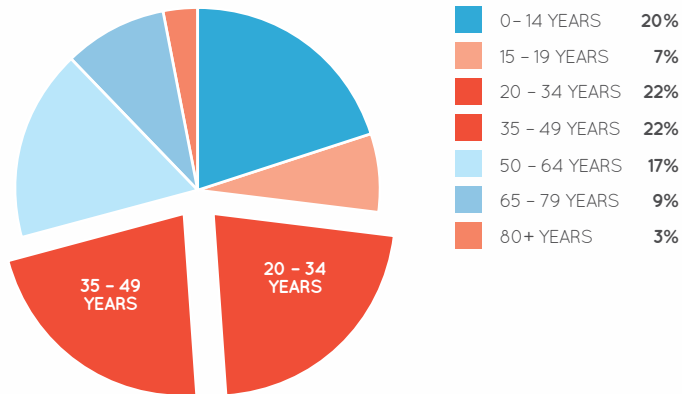

AGE PROFILE

KEY FEATURES

65

NUMBER OF RETAILERS

173M

TOTAL ANNUAL SALES (\$) EXCLUDING ALDI

35,957

GROSS LEASABLE AREA (M2)