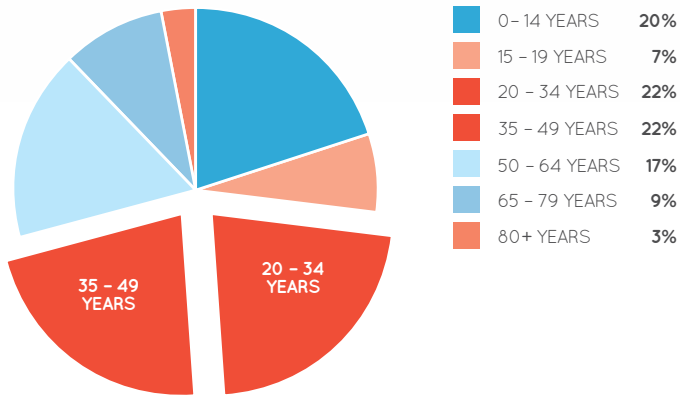

AGE PROFILE

KEY FEATURES

61

NUMBER OF RETAILERS

246M

TOTAL ANNUAL SALES (\$)

36,385

GROSS LEASABLE AREA (M2)