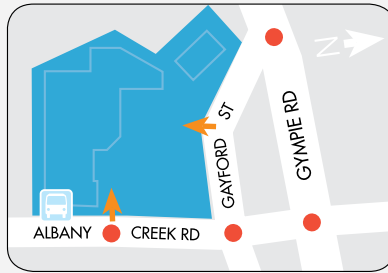

LEASING ENQUIRIES

TIM CLAYTON Retail Leasing Manager
M 0437 194 896
E tim.clayton@retailfirst.com.au

ASPLEY HYPERMARKET CENTRE MANAGEMENT
P 07 3862 7222
E aspley@retailfirst.com.au