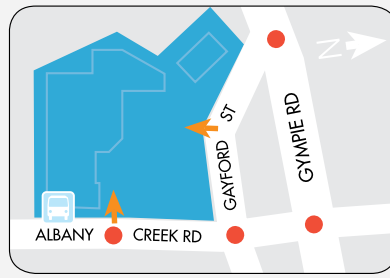

1,729

CAR PARKS 611 ARE UNDERCOVER

3.8M

ANNUAL CUSTOMER VISITS

MAJORS

- COLES
- KMART
- WOOLWORTHS
- ALDI

DEMOGRAPHICS

HIGH INCOME AND MIDDLE CLASS FAMILIES, GROCERY AND CONVENIENCE SHOPPERS

MARKET

125,800

TRADE AREA POPULATION

- Toilets
- Telephone
- Post Office Boxes
- Disabled Toilet
- Taxi Rank
- ATM
- Parent's Room
- Bus Inter change
- CM Centre Mgmt

STORE LOCATION

MAJORS

ALDI	M3
Coles	M1
Kmart	M2
Woolworths	M4

STORE LOCATION

Tobacco Station	66
Wattyl Paint Centre	T4

HAIR AND BEAUTY

Fashion Nails	6/9
Go Cutt	62A
Mancave Barbershop	85/86
Rose Nails	84
S+S Hair and Beauty	82A
Stefan	20

HEALTH AND MEDICAL

Amplifon	16B
Anytime Fitness	G Y M
Hearing Australia	7
Healthshop Aspley	29
Heavenly Zen	8
Hypermarket Medical Centre	2
OPSM	54
Pacific Smiles Dental	4
Priceline Pharmacy	63
QML Pathology	2A
Q Skin Clinic	10
RHT Herbal Centre	41
Specsavers	21
The Source Bulk Foods	16A

STORE LOCATION

HOMEWARES

@Home Bargains	88
House	83
Kaisercraft	5
Matthew Thomas	39

JEWELLERY

Maria's Fine Gifts & Jewellery	82B
--------------------------------	-----

SERVICES

Aquatic Achievers Swim School	Pool
Australia Post	32
Crown Currency Exchange	15
Mister Minit	87
Offices First	Mez.1 Foyer
Police Beat	74
Suncorp	12