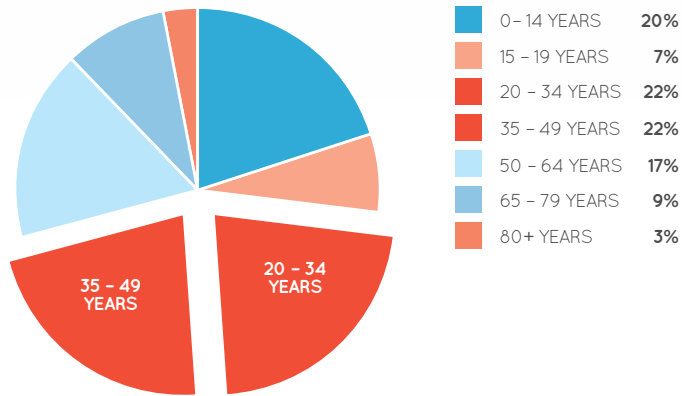

AGE PROFILE

KEY FEATURES

65

NUMBER OF RETAILERS

221M

TOTAL ANNUAL SALES (\$)

35,957

GROSS LEASABLE AREA (M2)